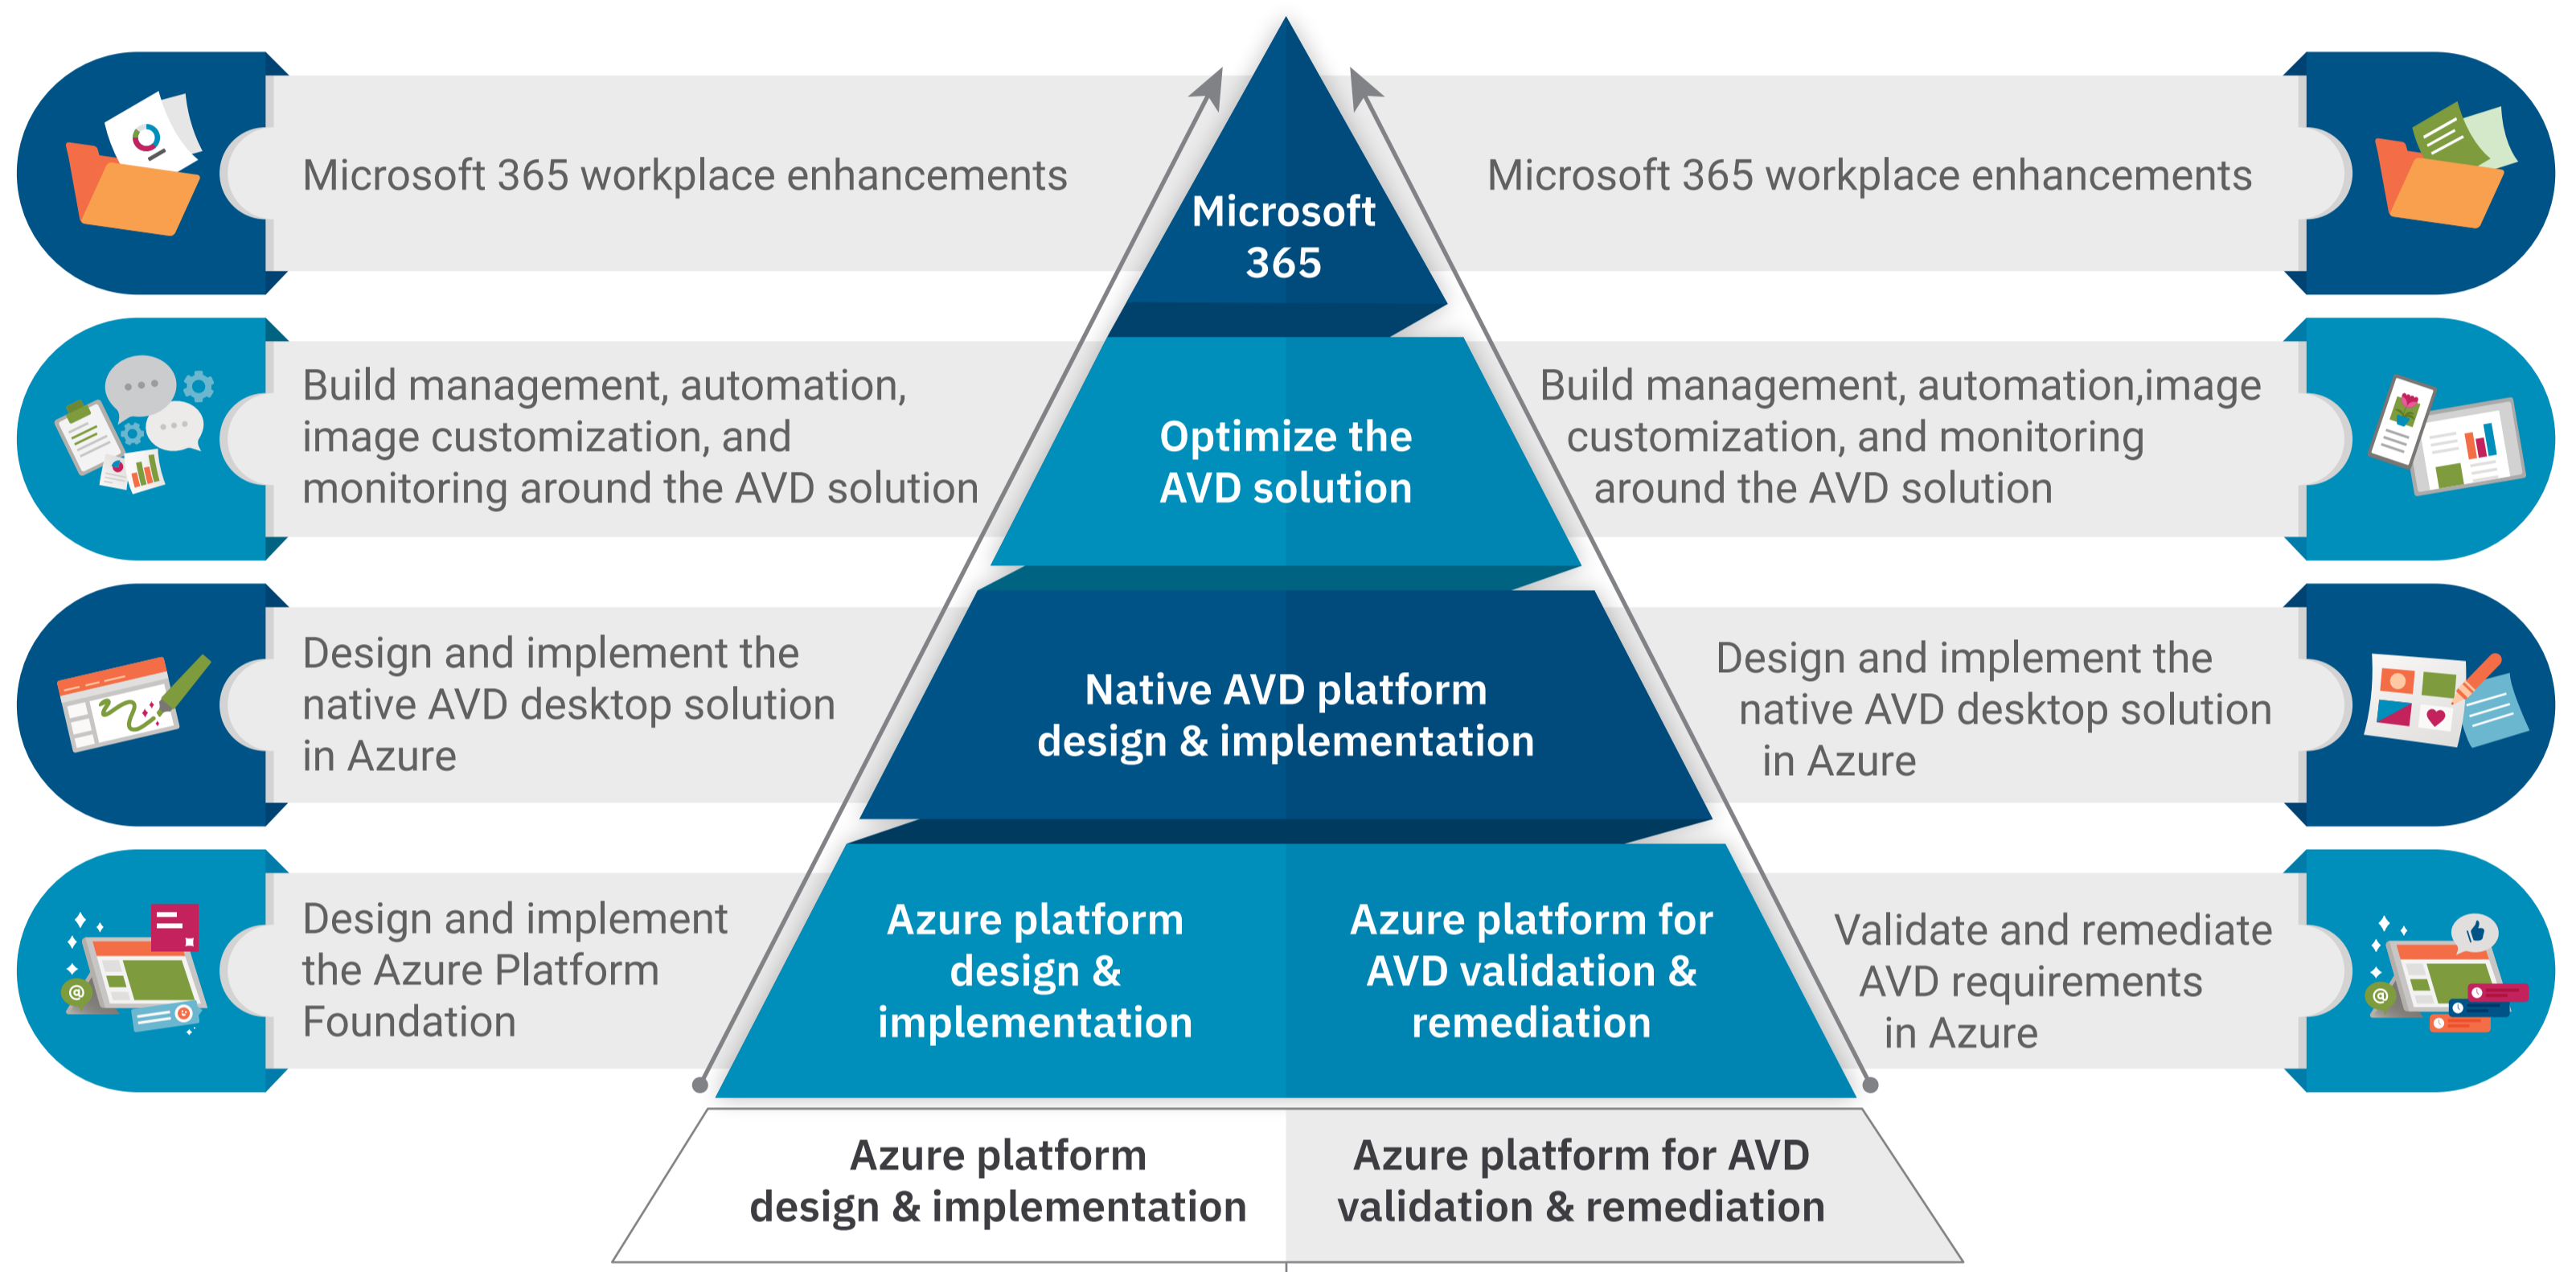

Azure Workloads for Azure Virtual Desktop

Microsoft Azure Virtual Desktop is a flexible cloud VDI platform for secure, customizable virtual desktop and app solutions on Azure—supporting remote work for a hybrid workforce.

Supporting clients with an existing Microsoft Azure cloud infrastructure and those embarking on their journey with Azure using the existing Azure Cloud Foundation offering.

Two adoption paths with the same outcomes

Capabilities

- Deploy and scale in minutes**
Virtualize and deploy modern and legacy desktop and app solutions in minutes with unified management in the Azure portal.
- Enable optimizations for Microsoft 365 apps for enterprise**
Azure Virtual Desktop delivers the best Microsoft 365 apps for enterprise experience with multi-session virtual scenarios to provide the most productive virtualized experience to your users.
- Delivers the only multi-session Windows 11 experience**
Azure Virtual Desktop provides the only multi-session Windows 11 virtualization in the cloud that's highly scalable, provides cost savings, always up to date, and available on any device.
- Stream apps to deliver SaaS to your customers and employees**
Remote app streaming with Azure Virtual Desktop enables organizations to stream apps to employees through your existing license and to customers with a new monthly per user pricing.
- Manage with first-party, Citrix or VMware**
Choose your preferred management solution to meet your desired performance, hybrid and security requirements.