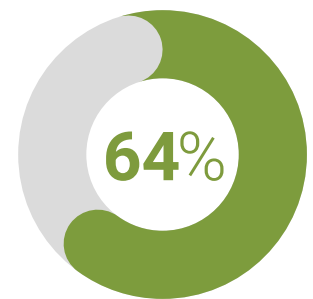

64% of growing organizations are **using some form of managed services** to help enable their business.

Managed Platform

Operate smarter by streamlining IT processes and simplifying cloud workload management. Includes 24x7 AI-enabled monitoring, infrastructure maintenance, governance and FinOps-driven spend optimization.

Managed Data

We remove the burden of managing data, reducing disruptions and enhancing your data platform. From Power BI report development and ETL management to SQL database administration, our experts support and improve your analytics environment so you can focus on driving business outcomes.